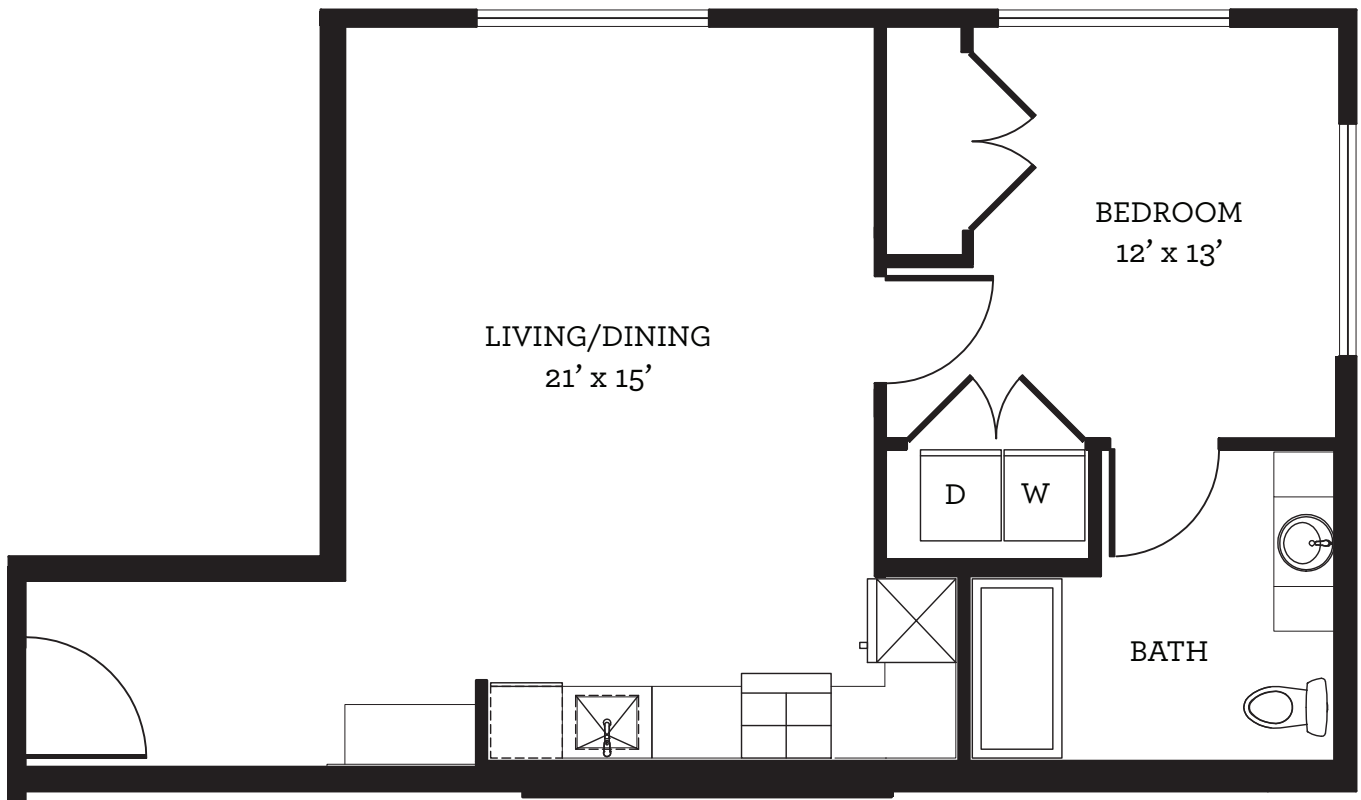

YH

YARDHOUSE

FLOORPLAN A8

1 BEDROOM

655 SQUARE FEET

301

RENT: