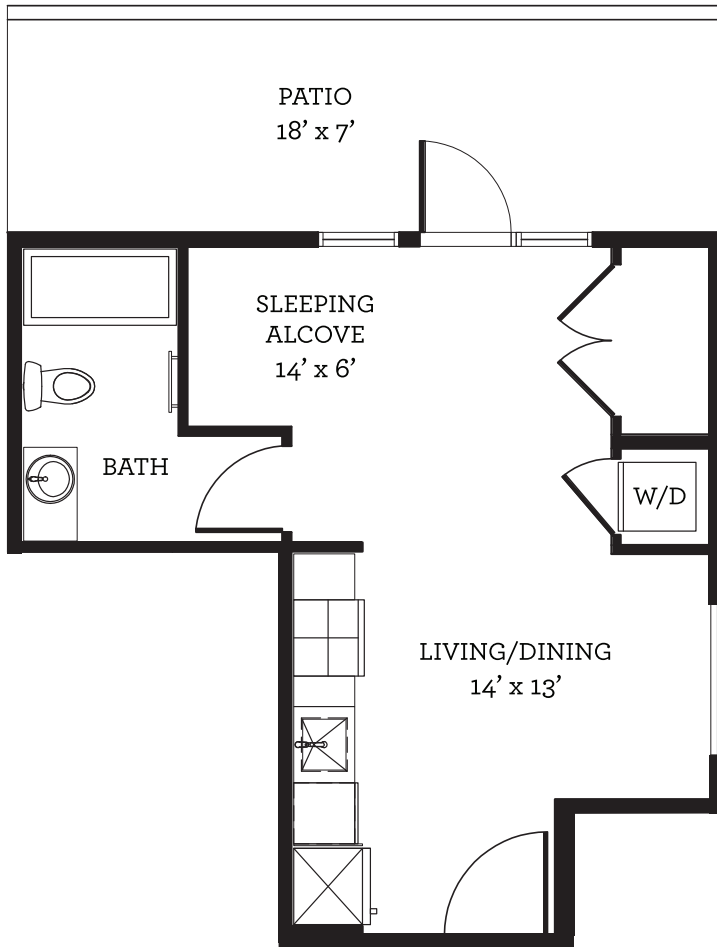

# YH

## YARDHOUSE

## FLOORPLAN S3

STUDIO

412 SQUARE FEET

404

RENT: